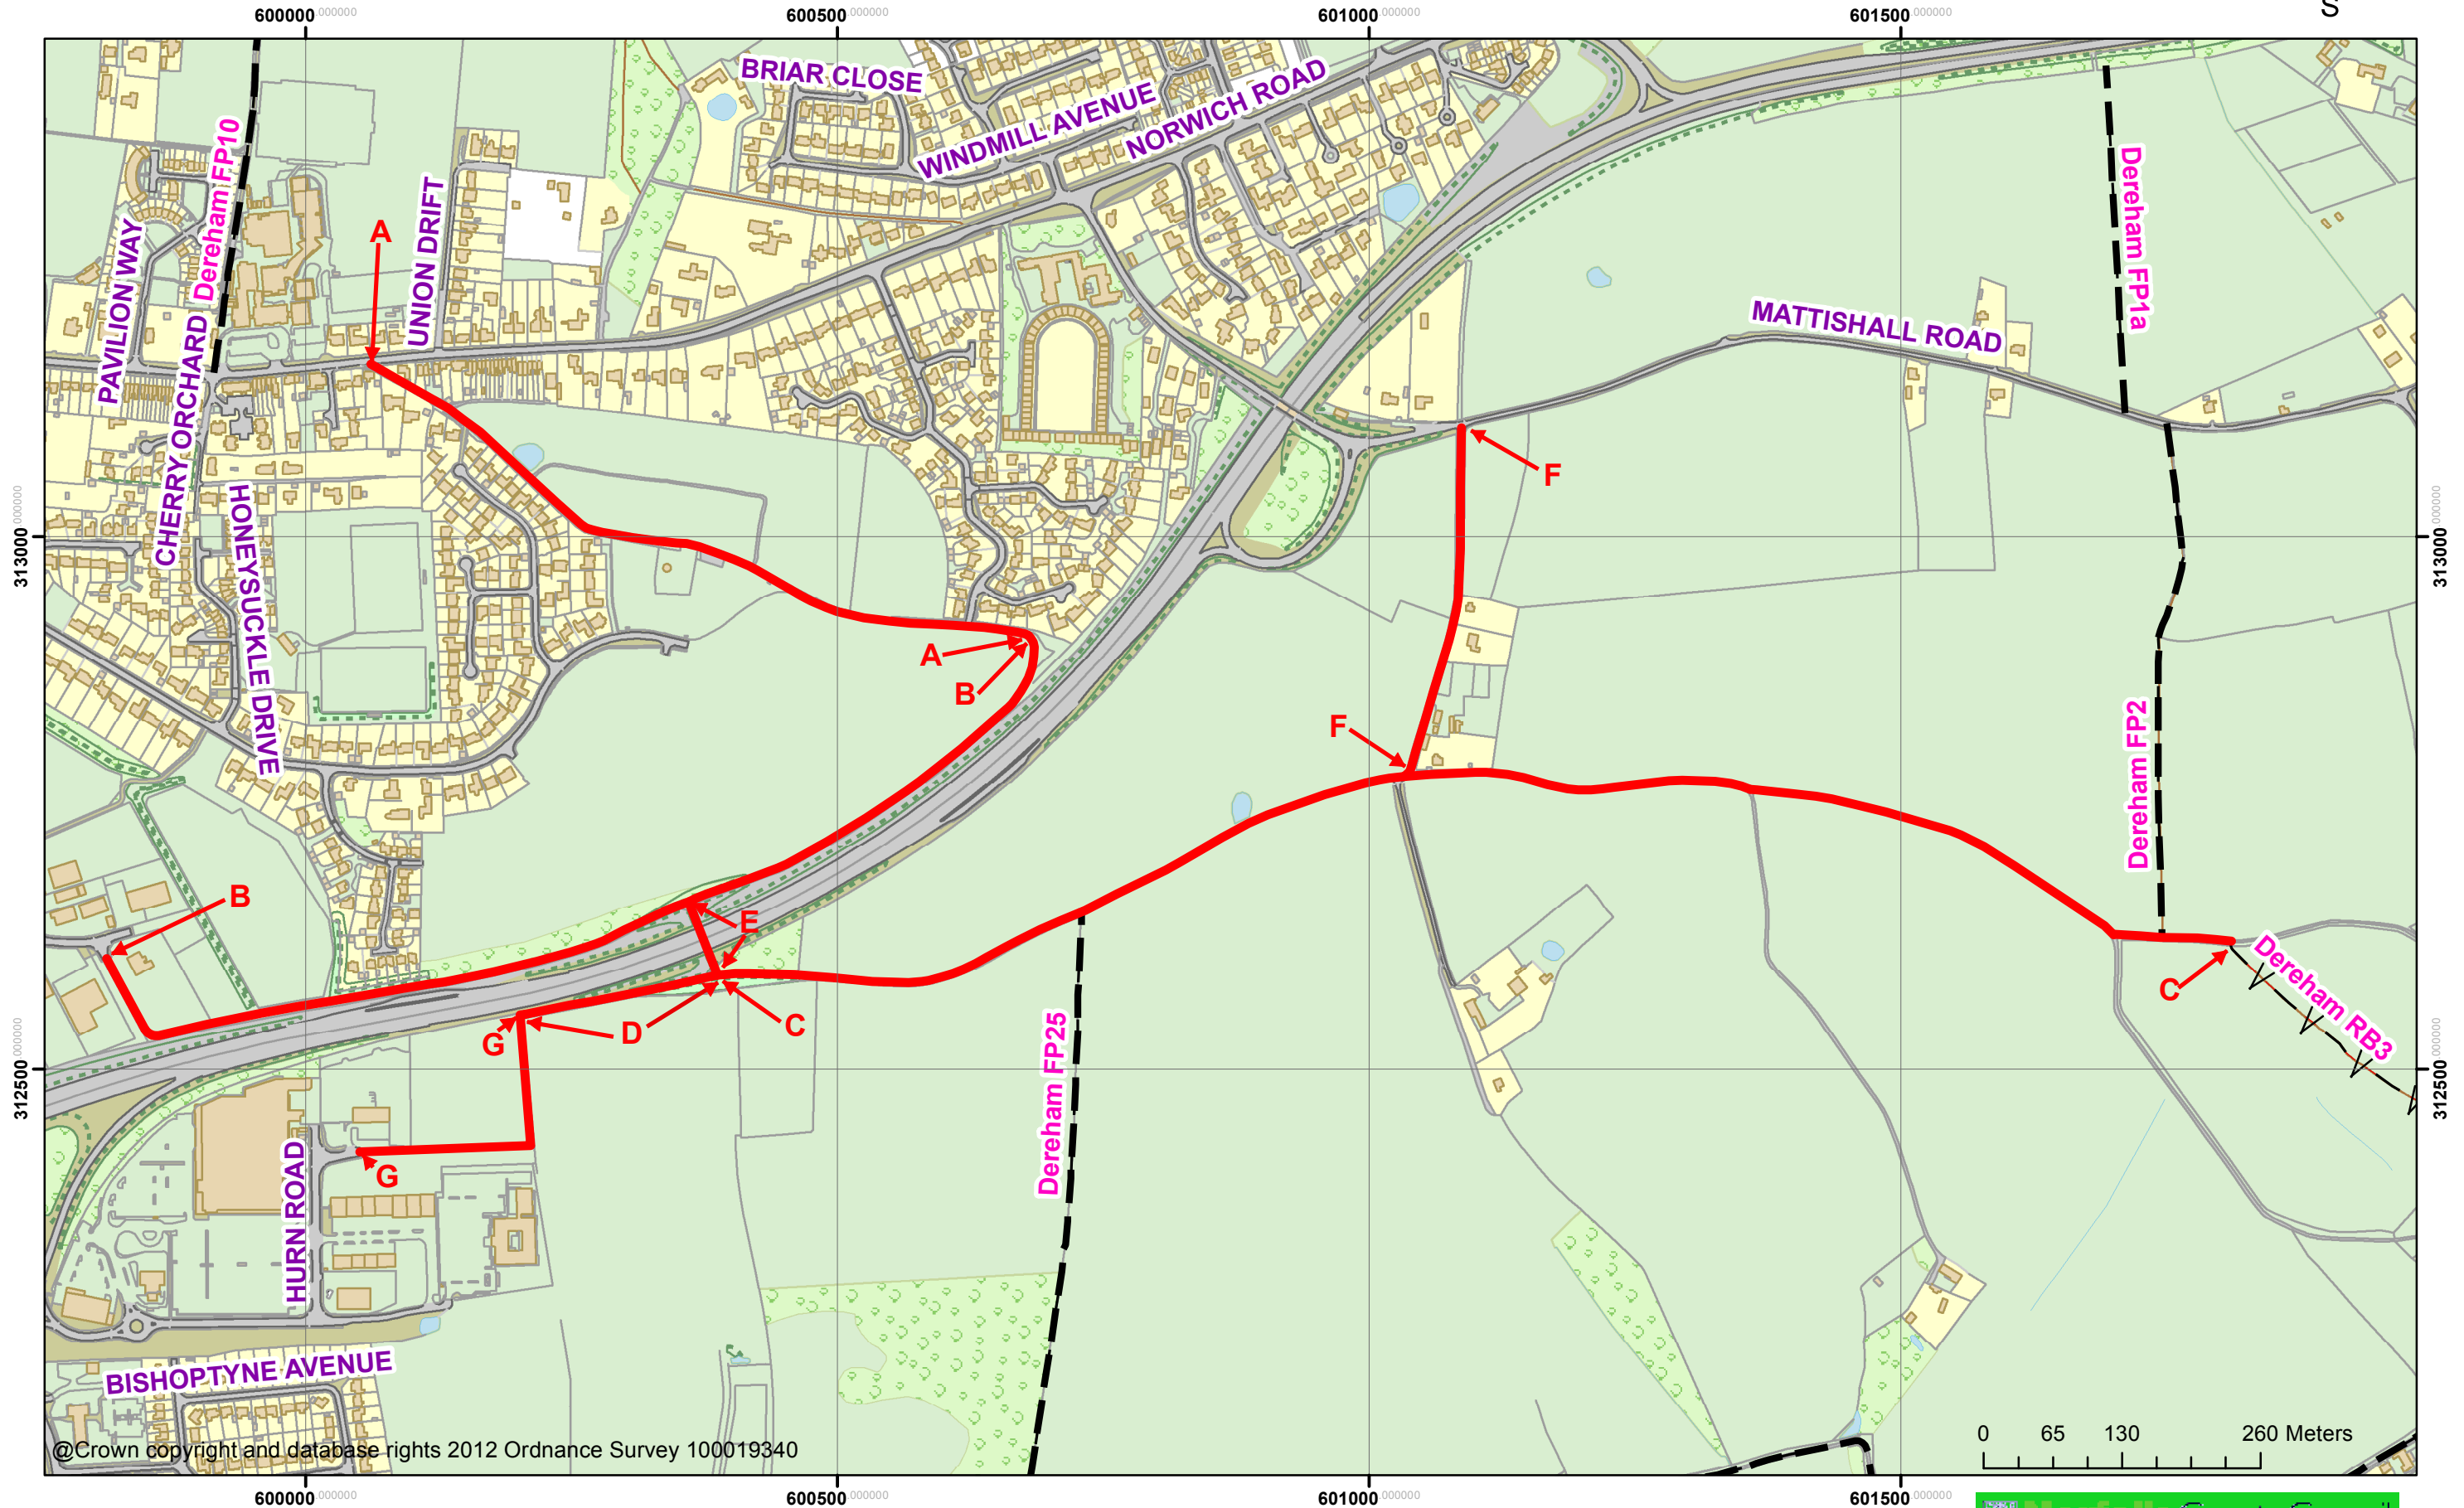

Modification Application for the addition of Public Rights of Way in the Town of Dereham

Route to be Dedicated G 

Application Routes A,B,C,D,E,F 

Scale 1:5,892

Norfolk County Council
County Hall
Martineau Lane
Norwich
NR1 2SG

©Crown copyright and database rights 2012 Ordnance Survey 100019340